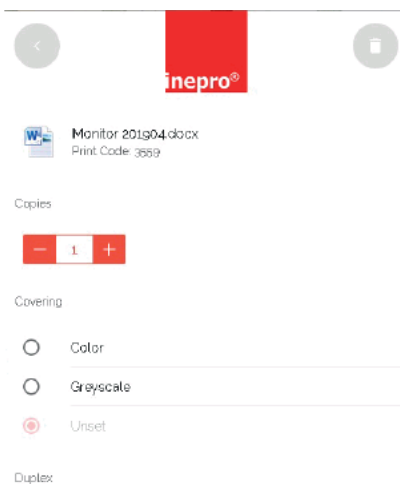

3. Follow the steps on the screen and choose any additional settings.