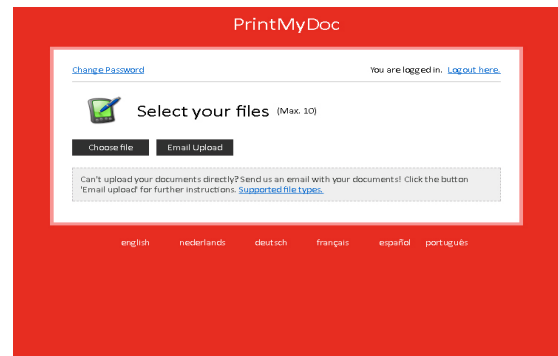

2. Select your file or e-mail the file to print@printmydoc.com (don't forget to add the file to the attachment).