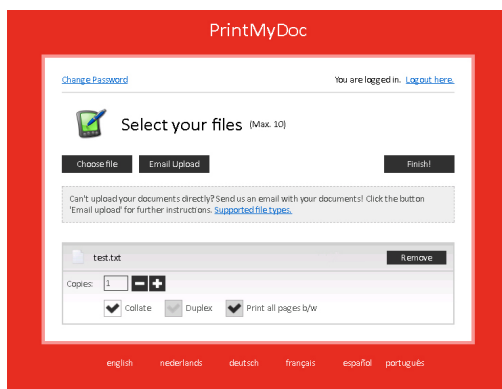

3. Follow the steps on the screen and choose any additional settings.