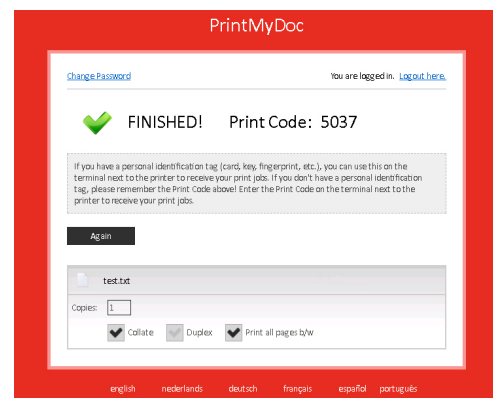

1. Go to www.printmydoc.com, log in or create an account.

2. Select your file or e-mail the file to print@printmydoc.com (don't forget to add the file to the attachment).

3. Follow the steps on the screen and choose any additional settings.

4. Write down the print code that appears on the screen.

5. Enter the print code on the Print My Doc printing column at the Chocoladefabriek.

6. Insert the required sum in the coin machine. The document will be printed.