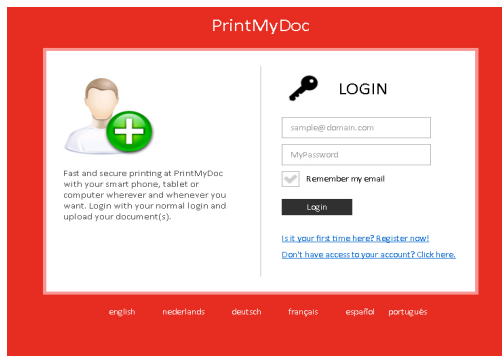

Wireless printing, from home, on the road, wherever.

Print My Doc

Printing your file from your own device is very easy at the Chocoladefabriek.
Upload or e-mail your file and print it directly at the Chocoladefabriek.

1. Go to www.printmydoc.com, log in or create an account.